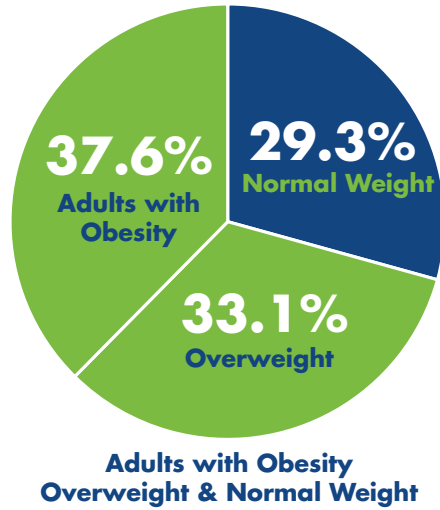

# Obesity Fact Sheet

Tennessee ranks **9th** in states impacted by obesity.

Adults with Obesity by Race & Ethnicity

Adults with Obesity by Gender

Obesity by Age Group

Adults with Hypertension and Diabetes

-- no data

## Impacts of Obesity Across the Country

The total cost of obesity in the U.S. is **\$1.7 Trillion**.

Children 2-19 with Obesity by Race & Ethnicity

Healthcare costs are **34% higher** for people with obesity.