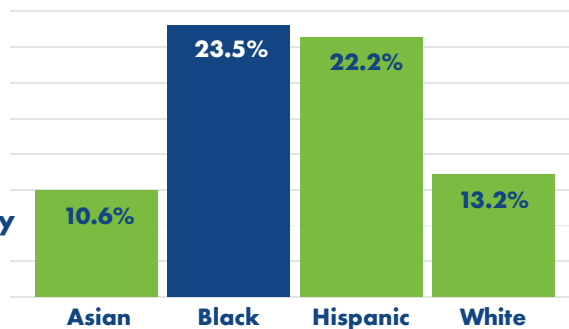

# Obesity Fact Sheet

Tennessee ranks **9th** in states impacted by obesity.

Adults with Obesity by Race & Ethnicity

Adults with Obesity by Gender

Obesity by Age Group

Adults with Hypertension and Diabetes

-- no data

## Impacts of Obesity Across the Country

The total cost of obesity in the U.S. is **\$1.7 Trillion**.

Children 2-19 with Obesity by Race & Ethnicity

Healthcare costs are **34% higher** for people with obesity.