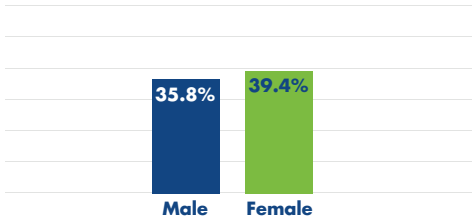

# Obesity Fact Sheet

Tennessee ranks **9th** in states impacted by obesity.

Adults with Obesity by Race & Ethnicity

Adults with Obesity by Gender

Obesity by Age Group

Adults with Hypertension and Diabetes

-- no data

## Impacts of Obesity Across the Country

The total cost of obesity in the U.S. is **\$1.7 Trillion**.

Children 2-19 with Obesity by Race & Ethnicity

Healthcare costs are **34% higher** for people with obesity.