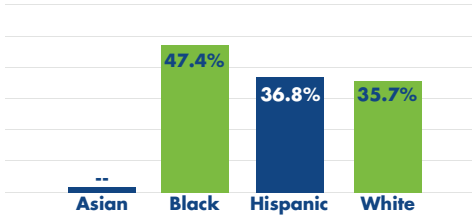

TENNESSEE

Obesity Fact Sheet

Tennessee ranks **9th** in states impacted by obesity.

Adults with Obesity by Race & Ethnicity