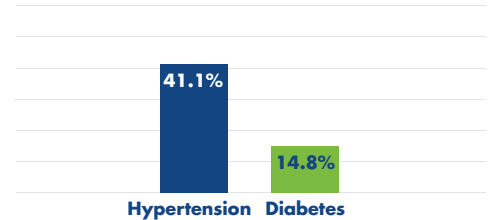

# Obesity Fact Sheet

Tennessee ranks **9th** in states impacted by obesity.

Adults with Obesity by Race & Ethnicity

Adults with Obesity by Gender

Obesity by Age Group

Adults with Hypertension and Diabetes

-- no data

## Impacts of Obesity Across the Country

The total cost of obesity in the U.S. is **\$1.7 Trillion**.

Children 2-19 with Obesity by Race & Ethnicity

Healthcare costs are **34% higher** for people with obesity.