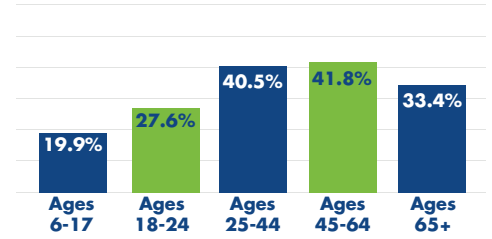

# Obesity Fact Sheet

Tennessee ranks **9th** in states impacted by obesity.

Adults with Obesity by Race & Ethnicity

Adults with Obesity by Gender

Obesity by Age Group

Adults with Hypertension and Diabetes

-- no data

## Impacts of Obesity Across the Country

The total cost of obesity in the U.S. is **\$1.7 Trillion**.

Children 2-19 with Obesity by Race & Ethnicity

Healthcare costs are **34% higher** for people with obesity.