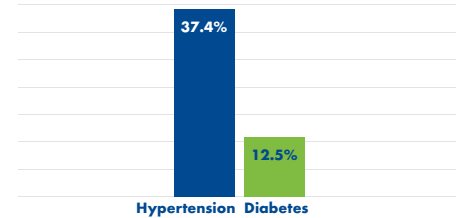

Georgia ranks **14th** in states impacted by obesity.

Adults with Obesity by Race & Ethnicity

Adults with Obesity by Gender

Adults with Obesity, Overweight, & Normal Weight

Adults with Obesity by Age Group

## Impacts of Obesity Across the Country

The total cost of obesity in the U.S. is **\$1.7 Trillion**.

Only one state makes weight-based discrimination illegal. Weight bias **negatively impacts those affected financially, mentally, socially and physically.**