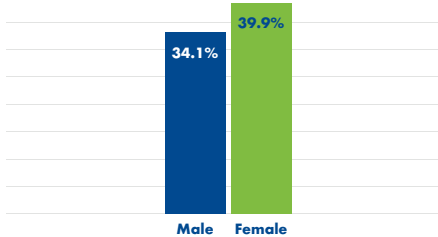

Georgia ranks **14th** in states impacted by obesity.

Adults with Obesity by Race & Ethnicity

Adults with Obesity by Gender

Adults with Obesity, Overweight, & Normal Weight

Adults with Obesity by Age Group

## Impacts of Obesity Across the Country

The total cost of obesity in the U.S. is **\$1.7 Trillion**.

Only one state makes weight-based discrimination illegal. Weight bias **negatively impacts those affected financially, mentally, socially and physically.**