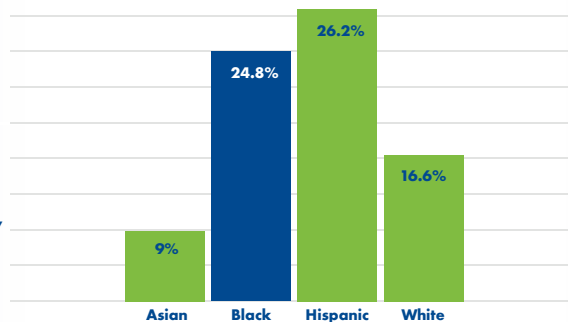

## Impacts of Obesity Across the Country

The total cost of obesity in the U.S. is **\$1.7 Trillion**.

Only one state makes weight-based discrimination illegal. Weight bias **negatively impacts those affected financially, mentally, socially and physically.**

Children 2-19 with Obesity by Race & Ethnicity

Healthcare costs are **34% higher** for people with obesity.

Healthcare coverage for obesity and weight management is **inadequate and insufficient**, and varies significantly by each health plan.