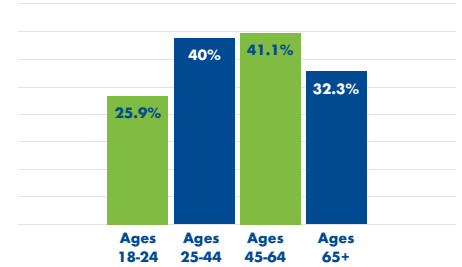

Georgia ranks **14th** in states impacted by obesity.

Adults with Obesity by Race & Ethnicity

Adults with Obesity by Gender

Adults with Obesity, Overweight, & Normal Weight

Adults with Obesity by Age Group

## Impacts of Obesity Across the Country

The total cost of obesity in the U.S. is **\$1.7 Trillion**.

Only one state makes weight-based discrimination illegal. Weight bias **negatively impacts those affected financially, mentally, socially and physically.**