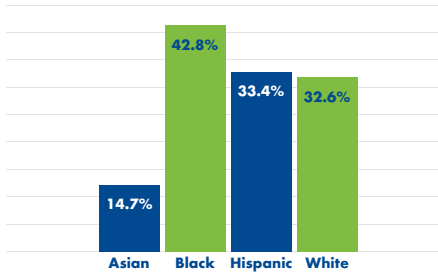

Georgia ranks **14th** in states impacted by obesity.

Adults with Obesity by Race & Ethnicity

Adults with Obesity by Gender

Adults with Obesity, Overweight, & Normal Weight

Adults with Obesity by Age Group

## Impacts of Obesity Across the Country

The total cost of obesity in the U.S. is **\$1.7 Trillion**.

Only one state makes weight-based discrimination illegal. Weight bias **negatively impacts those affected financially, mentally, socially and physically.**