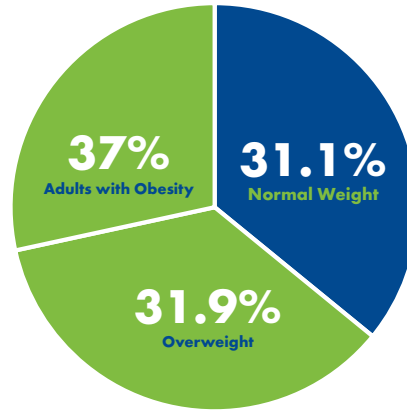

Georgia ranks **14th** in states impacted by obesity.

Adults with Obesity by Race & Ethnicity

Adults with Obesity by Gender

Adults with Obesity, Overweight, & Normal Weight

Adults with Obesity by Age Group

## Impacts of Obesity Across the Country

The total cost of obesity in the U.S. is **\$1.7 Trillion**.

Only one state makes weight-based discrimination illegal. Weight bias **negatively impacts those affected financially, mentally, socially and physically.**

Children 2-19 with Obesity by Race & Ethnicity

Healthcare costs are **34% higher** for people with obesity.

Healthcare coverage for obesity and weight management is **inadequate and insufficient**, and varies significantly by each health plan.